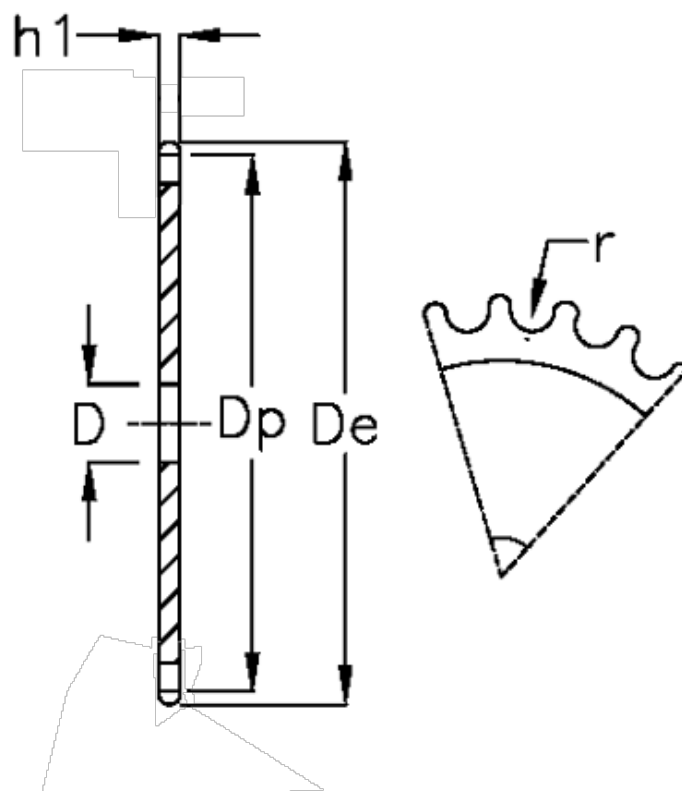

Article number: 616021002035

Description: Plate wheel 05 B-1 Z=35 simplex

## Measures

C	= 1
D	= 10
De	= 92.5
Dp	= 89.24
For chain size	= 8 x 3,0 mm
For chain type	= 05 B-1
h1	= 2.8
Number of teeth	= 35

r = 5